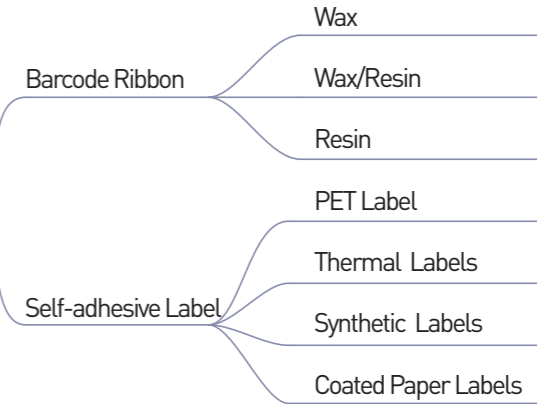

Compatible with
PUTY

Barcode Printer

Wide-format Printer

RFID Label

Tube Printer

Barcode Printer

Wide-format Printer

RFID Label